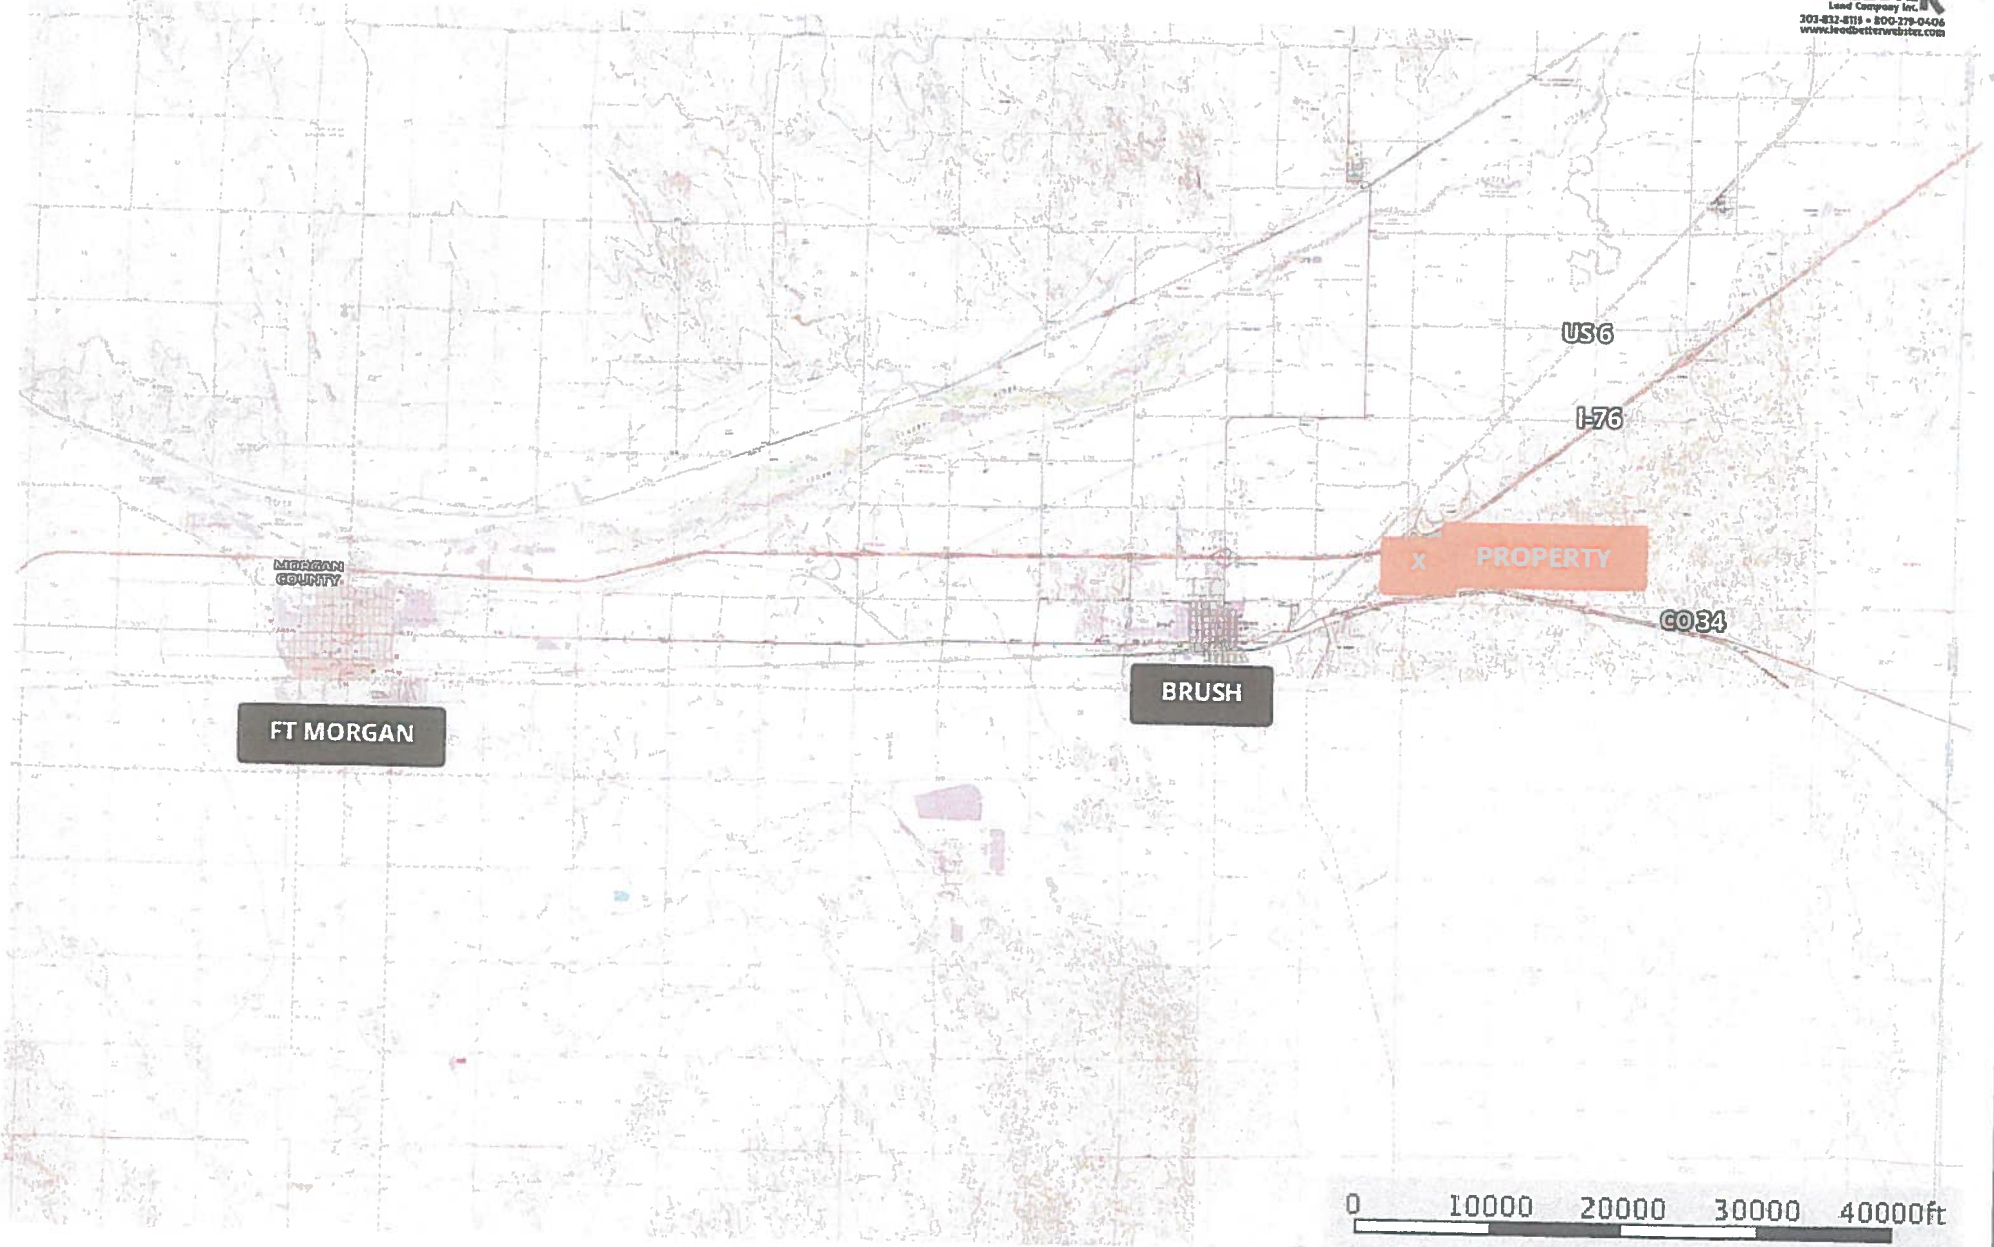

# Brush Location map

Morgan County, Colorado, AC +/-

**LEADBETTER  
WEBSTER**  
Land Company Inc.  
303-832-8119 • 800-279-0406  
www.leadbetterwebster.com

Charles Kirk  
P: 303-919-0586

Leadbetterwebsterlandco.com

1559 Logan Street, Denver, CO 80203

**M** The information contained herein was obtained from sources deemed to be reliable. MapRight Services makes no warranties or guarantees as to the completeness or accuracy thereof. 844.932.6277 - mapright.com